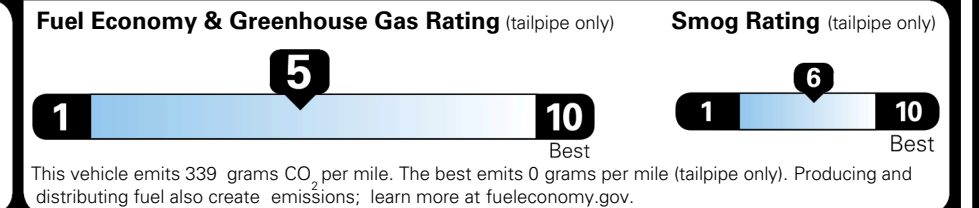

TOTAL ADDITIONAL WEIGHT: 6.6

EPA DOT Fuel Economy and Environment

Gasoline Vehicle

You spend \$1,000 more in fuel costs over 5 years compared to the average new vehicle.

Annual fuel cost \$1,900

Actual results will vary for many reasons, including driving conditions and how you drive and maintain your vehicle. The average new vehicle gets 29 MPG and costs \$8,500 to fuel over 5 years. Cost estimates are based on 15,000 miles per year at \$ 3.30 per gallon. MPGe is miles per gasoline gallon equivalent. Vehicle emissions are a significant cause of climate change and smog.