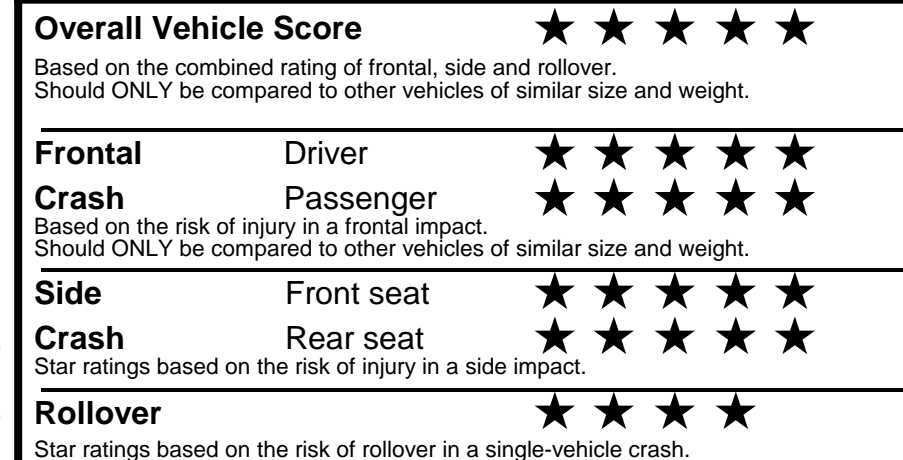

fueleconomy.gov

Calculate personalized estimates and compare vehicles

GOVERNMENT 5-STAR SAFETY RATINGS

Star ratings range from 1 to 5 stars (★★★★★) with 5 being the highest. Source: National Highway Traffic Safety Administration (NHTSA). www.safercar.gov or 1-888-327-4236