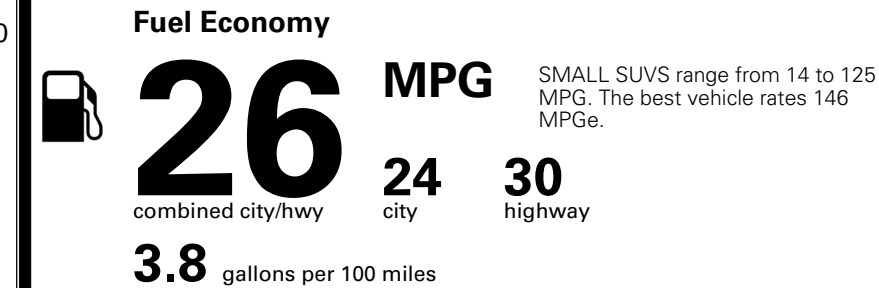

\$200.00

MSRP INCLUDING OPTIONS

\$ 30,790.00

INLAND FREIGHT AND HANDLING

\$ 1,495.00

TOTAL MANUFACTURER'S SUGGESTED RETAIL PRICE ▶

\$ 32,285.00

*Additional terms and conditions apply.
 **Kia Connect may be currently unavailable for some Model Year 2022 and newer vehicles sold or purchased in Massachusetts; please see owners.kia.com for more information.
 NOTE: When you purchase this vehicle, Kia America, Inc. collects personal information you provide to the dealership. For information on our collection and use of personal information and your rights, please see our Privacy Policy on www.kia.com.

TOTAL ADDITIONAL WEIGHT: 6.6

EPA DOT Fuel Economy and Environment

Gasoline Vehicle

You spend \$1,000 more in fuel costs over 5 years compared to the average new vehicle.

Annual fuel cost \$1,900

Actual results will vary for many reasons, including driving conditions and how you drive and maintain your vehicle. The average new vehicle gets 29 MPG and costs \$8,500 to fuel over 5 years. Cost estimates are based on 15,000 miles per year at \$ 3.30 per gallon. MPGe is miles per gasoline gallon equivalent. Vehicle emissions are a significant cause of climate change and smog.