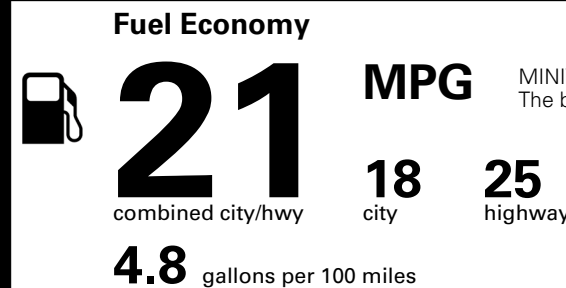

TOTAL MANUFACTURER'S SUGGESTED RETAIL PRICE ▶ \$ 49,410.00

TOTAL ADDITIONAL WEIGHT: 17.1

EPA DOT Fuel Economy and Environment

Gasoline Vehicle

You spend \$3,250 more in fuel costs over 5 years compared to the average new vehicle.