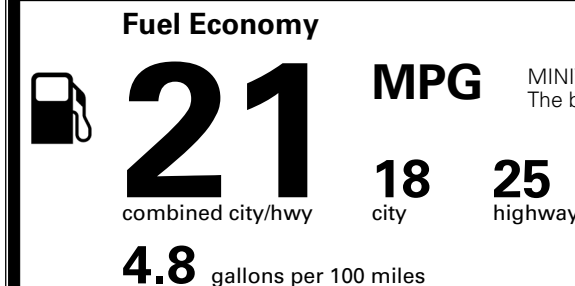

MSRP INCLUDING OPTIONS \$ 48,865.00

INLAND FREIGHT AND HANDLING \$ 1,545.00

TOTAL MANUFACTURER'S SUGGESTED RETAIL PRICE ▶ \$ 50,410.00

TOTAL ADDITIONAL WEIGHT: 17.1

EPA DOT Fuel Economy and Environment

Gasoline Vehicle