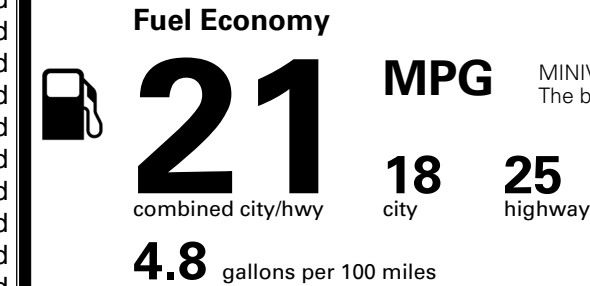

\$285.00
 \$65.00
 \$130.00
 \$400.00

MSRP INCLUDING OPTIONS

\$ 47,370.00

INLAND FREIGHT AND HANDLING

\$ 1,545.00

TOTAL MANUFACTURER'S SUGGESTED RETAIL PRICE ▶

\$ 48,915.00

TOTAL ADDITIONAL WEIGHT: 17.1

EPA DOT Fuel Economy and Environment

Gasoline Vehicle

MINIVANS range from 20 to 83 MPG. The best vehicle rates 146 MPGe.

You spend
\$3,250
 more in fuel costs
 over 5 years
 compared to the
 average new vehicle.