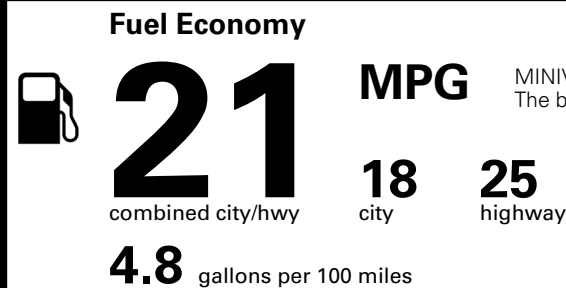

EPA DOT Fuel Economy and Environment

Gasoline Vehicle

MINIVANS range from 20 to 83 MPG. The best vehicle rates 146 MPGe.

You spend
$3,250
more in fuel costs
over 5 years
compared to the
average new vehicle.

Annual fuel cost
$2,350

Fuel Economy & Greenhouse Gas Rating (tailpipe only) Smog Rating (tailpipe only)