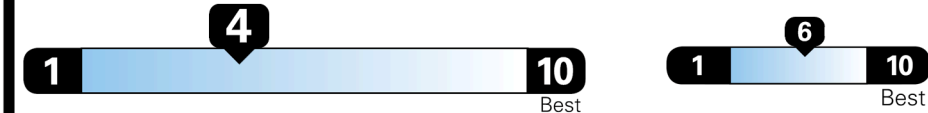

This vehicle emits 428 grams CO₂ per mile. The best emits 0 grams per mile (tailpipe only). Producing and distributing fuel also create emissions; learn more at fueleconomy.gov.

Actual results will vary for many reasons, including driving conditions and how you drive and maintain your vehicle. The average new vehicle gets 29 MPG and costs $8,500 to fuel over 5 years. Cost estimates are based on 15,000 miles per year at $ 3.30 per gallon. MPGe is miles per gasoline gallon equivalent. Vehicle emissions are a significant cause of climate change and smog.

fueleconomy.gov

Calculate personalized estimates and compare vehicles