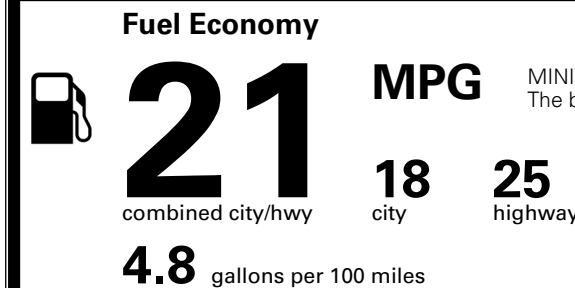

\$495.00
 \$285.00
 \$65.00
 \$130.00
 \$400.00

MSRP INCLUDING OPTIONS

\$ 42,965.00

INLAND FREIGHT AND HANDLING

\$ 1,545.00

TOTAL MANUFACTURER'S SUGGESTED RETAIL PRICE ▶

\$ 44,510.00

TOTAL ADDITIONAL WEIGHT: 17.1

EPA DOT Fuel Economy and Environment

Gasoline Vehicle

MINIVANS range from 20 to 83 MPG. The best vehicle rates 146 MPGe.

You spend **\$3,250** more in fuel costs over 5 years compared to the average new vehicle.