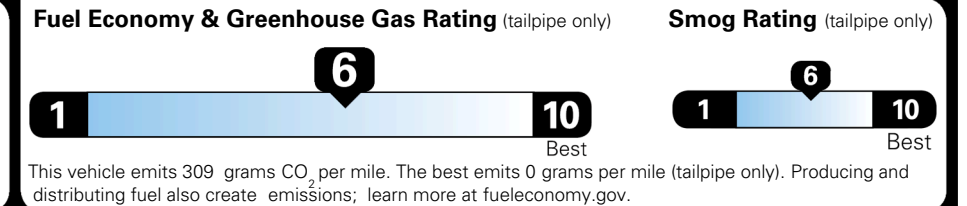

EPA DOT Fuel Economy and Environment

Gasoline Vehicle

You save \$0
 in fuel costs over 5 years compared to the average new vehicle.

Annual fuel cost \$1,700

Actual results will vary for many reasons, including driving conditions and how you drive and maintain your vehicle. The average new vehicle gets 29 MPG and costs \$8,500 to fuel over 5 years. Cost estimates are based on 15,000 miles per year at \$ 3.30 per gallon. MPGe is miles per gasoline gallon equivalent. Vehicle emissions are a significant cause of climate change and smog.