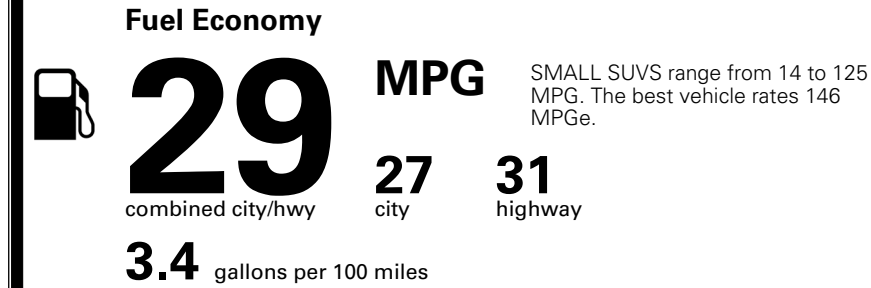

MANUFACTURER'S SUGGESTED RETAIL PRICE ▶

COMPARE EX AWD FEATURES

Added to/in place of standard S AWD features

- Smart Power Liftgate
- 10.25" Instrument Display
- SynTex Seating Material
- Heated Front Seats
- Power Driver's Seat w/ Power Lumbar
- Dual Illuminated Vanity Mirrors
- Wireless Phone Charger
- Cargo Cover
- Parking Distance Warning - Reverse

ADDITIONAL INSTALLED EQUIPMENT:
(In addition to or in place of standard features)
Carpeted Floor Mats
Auto-Dimming Mirror w/ HomeLink™
Roadside Assistance Kit

$ 28,690.00

Included
Included
Included
Included
Included
Included
Included
Included
Included
Included

$200.00
$375.00
$75.00

MSRP INCLUDING OPTIONS

$ 29,340.00

INLAND FREIGHT AND HANDLING

$ 1,495.00

TOTAL MANUFACTURER'S SUGGESTED RETAIL PRICE ▶

$ 30,835.00

TOTAL ADDITIONAL WEIGHT: 11.6

*Additional terms and conditions apply.
**Kia Connect may be currently unavailable for some Model Year 2022 and newer vehicles sold or purchased in Massachusetts; please see owners.kia.com for more information.
NOTE: When you purchase this vehicle, Kia America, Inc. collects personal information you provide to the dealership. For information on our collection and use of personal information and your rights, please see our Privacy Policy on www.kia.com.

EPA DOT Fuel Economy and Environment

Gasoline Vehicle

You save $0
in fuel costs over 5 years compared to the average new vehicle.

Annual fuel cost $1,700