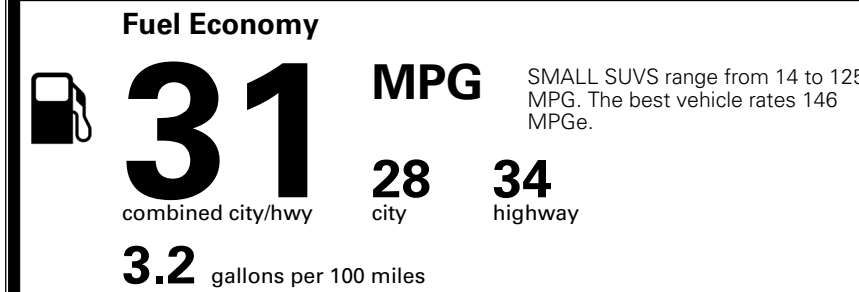

WARRANTY

10 Year/100,000 Mile Limited Powertrain Warranty
5 Year/60,000 Mile Limited Basic Warranty
5 Year/60,000 Mile Roadside Assistance

MANUFACTURER'S SUGGESTED RETAIL PRICE ▶

COMPARE EX FWD FEATURES

Added to/in place of standard S FWD features
- 10.25" Instrument Display
- SynTex Seating Material
- Heated Front Seats
- Power Driver's Seat w/ Power Lumbar
- Dual Illuminated Vanity Mirrors
- Wireless Phone Charger
- Parking Distance Warning - Reverse

ADDITIONAL INSTALLED EQUIPMENT:
(In addition to or in place of standard features)

Carpeted Floor Mats $200.00
Cargo Net, Floor Style $60.00
Auto-Dimming Mirror w/ HomeLink™ $375.00

MSRP INCLUDING OPTIONS $ 27,125.00

INLAND FREIGHT AND HANDLING $ 1,495.00

TOTAL MANUFACTURER'S SUGGESTED RETAIL PRICE ▶ $ 28,620.00

TOTAL ADDITIONAL WEIGHT: 7.2

*Additional terms and conditions apply.
**Kia Connect may be currently unavailable for some Model Year 2022 and newer vehicles sold or purchased in Massachusetts; please see owners.kia.com for more information.
NOTE: When you purchase this vehicle, Kia America, Inc. collects personal information you provide to the dealership. For information on our collection and use of personal information and your rights, please see our Privacy Policy on www.kia.com.

EPA DOT Fuel Economy and Environment

Gasoline Vehicle

You save $500
in fuel costs over 5 years compared to the average new vehicle.

Annual fuel cost $1,600