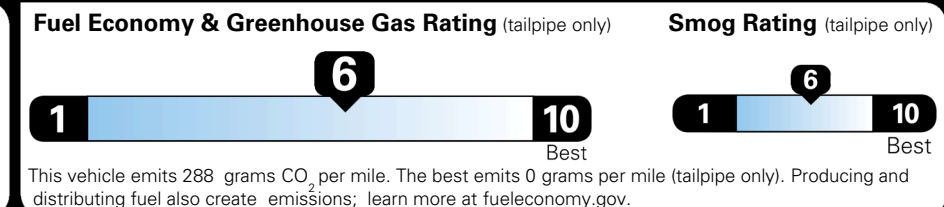

INLAND FREIGHT AND HANDLING \$ 1,495.00

TOTAL MANUFACTURER'S SUGGESTED RETAIL PRICE ▶ \$ 28,620.00

TOTAL ADDITIONAL WEIGHT: 7.2

*Additional terms and conditions apply.
 **Kia Connect may be currently unavailable for some Model Year 2022 and newer vehicles sold or purchased in Massachusetts; please see owners.kia.com for more information.
 NOTE: When you purchase this vehicle, Kia America, Inc. collects personal information you provide to the dealership. For information on our collection and use of personal information and your rights, please see our Privacy Policy on www.kia.com.

EPA DOT Fuel Economy and Environment

Gasoline Vehicle

You save \$500
 in fuel costs over 5 years compared to the average new vehicle.

Annual fuel cost \$1,600

Actual results will vary for many reasons, including driving conditions and how you drive and maintain your vehicle. The average new vehicle gets 29 MPG and costs \$8,500 to fuel over 5 years. Cost estimates are based on 15,000 miles per year at \$ 3.30 per gallon. MPGe is miles per gasoline gallon equivalent. Vehicle emissions are a significant cause of climate change and smog.