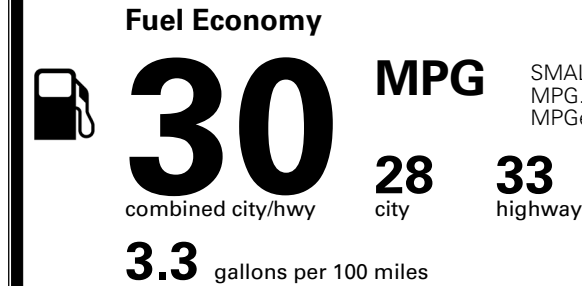

TOTAL ADDITIONAL WEIGHT: 13.1

EPA DOT Fuel Economy and Environment

Gasoline Vehicle

SMALL SUVs range from 14 to 138 MPG. The best vehicle rates 146 MPGe.

You save \$250
 in fuel costs over 5 years compared to the average new vehicle.