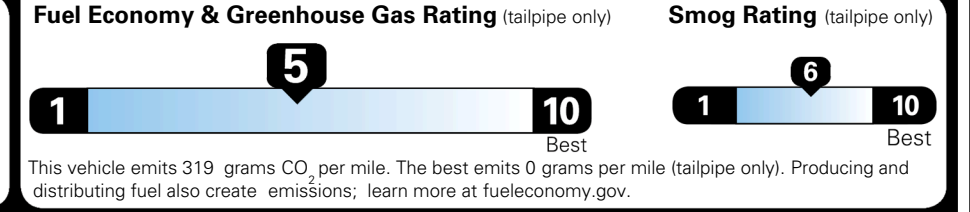

You spend $250 more in fuel costs over 5 years
compared to the average new vehicle.

Annual fuel cost $1,650