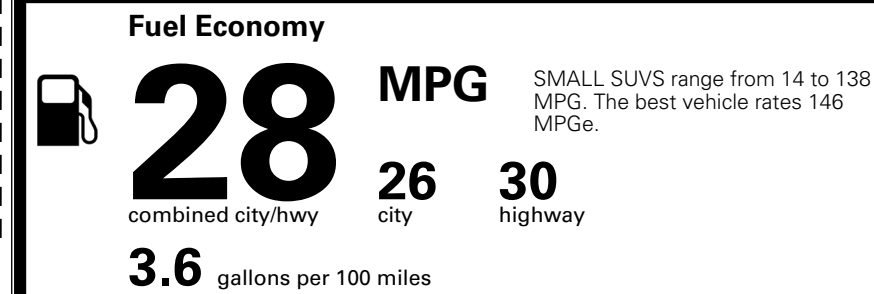

\$2,000.00

\$220.00
 \$45.00
 \$75.00

\$ 31,330.00

\$ 1,495.00

\$ 32,825.00

EPA DOT Fuel Economy and Environment

Gasoline Vehicle

You spend \$250 more in fuel costs over 5 years
 compared to the average new vehicle.