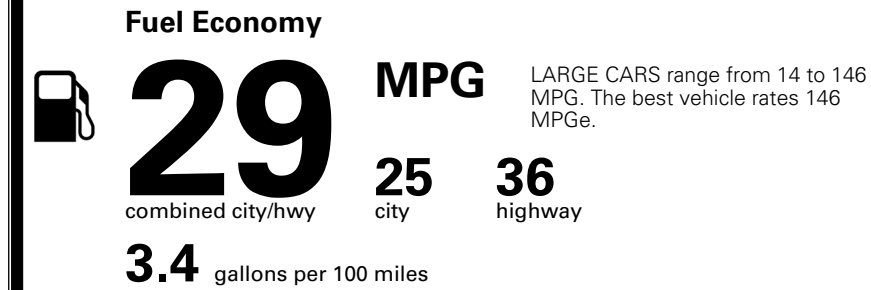

\$695.00
 \$2,200.00

 \$200.00
 \$60.00
 \$350.00

\$ 31,995.00

\$ 1,245.00

\$ 33,240.00

EPA DOT Fuel Economy and Environment

Gasoline Vehicle

You save \$0
 in fuel costs over 5 years compared to the average new vehicle.