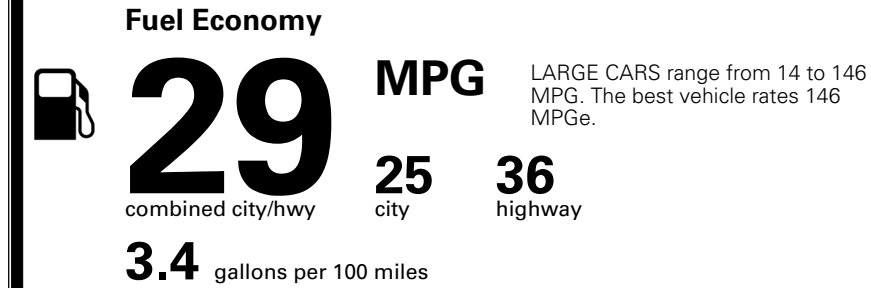

EPA DOT Fuel Economy and Environment

Gasoline Vehicle

You save $0
in fuel costs over 5 years compared to the average new vehicle.

Annual fuel cost **$1,700**