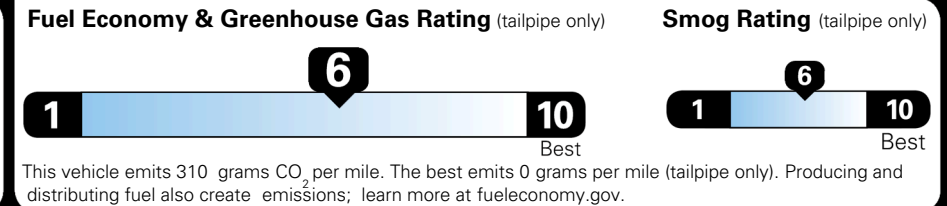

\$495.00
 \$2,200.00
 \$200.00
 \$60.00
 \$350.00

EPA DOT Fuel Economy and Environment

Gasoline Vehicle

You save \$0
 in fuel costs over 5 years compared to the average new vehicle.

Annual fuel cost **\$1,700**