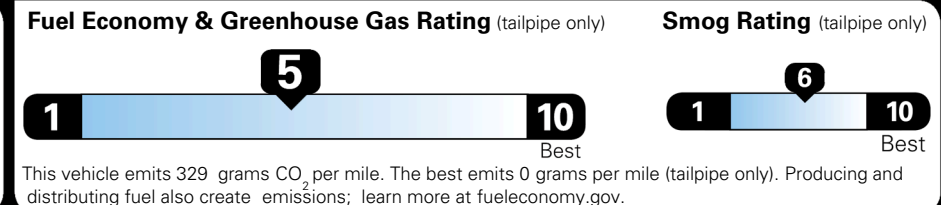

TOTAL ADDITIONAL WEIGHT: 12.5

EPA DOT Fuel Economy and Environment

Gasoline Vehicle

You spend \$750 more in fuel costs over 5 years
 compared to the average new vehicle.

Annual fuel cost \$1,850

Actual results will vary for many reasons, including driving conditions and how you drive and maintain your vehicle. The average new vehicle gets 29 MPG and costs \$8,500 to fuel over 5 years. Cost estimates are based on 15,000 miles per year at \$ 3.30 per gallon. MPGe is miles per gasoline gallon equivalent. Vehicle emissions are a significant cause of climate change and smog.