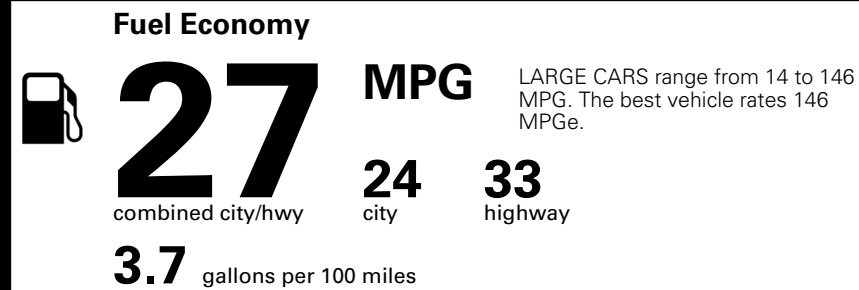

TOTAL ADDITIONAL WEIGHT: 12.5

EPA DOT Fuel Economy and Environment

Gasoline Vehicle

You spend \$750 more in fuel costs over 5 years
 compared to the average new vehicle.

Annual fuel cost \$1,850

Actual results will vary for many reasons, including driving conditions and how you drive and maintain your vehicle. The average new vehicle gets 29 MPG and costs \$8,500 to fuel over 5 years. Cost estimates are based on 15,000 miles per year at \$ 3.30 per gallon. MPGe is miles per gasoline gallon equivalent. Vehicle emissions are a significant cause of climate change and smog.