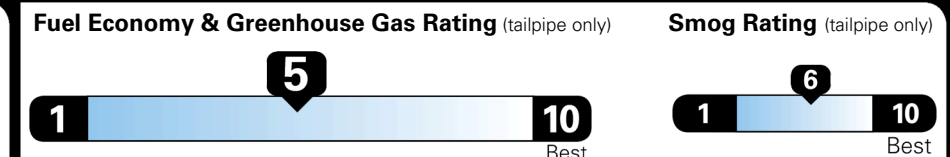

EPA DOT Fuel Economy and Environment

Gasoline Vehicle

You spend **\$750** more in fuel costs over 5 years compared to the average new vehicle.

Annual fuel cost **\$1,850**

This vehicle emits 329 grams CO₂ per mile. The best emits 0 grams per mile (tailpipe only). Producing and distributing fuel also create emissions; learn more at fueleconomy.gov.