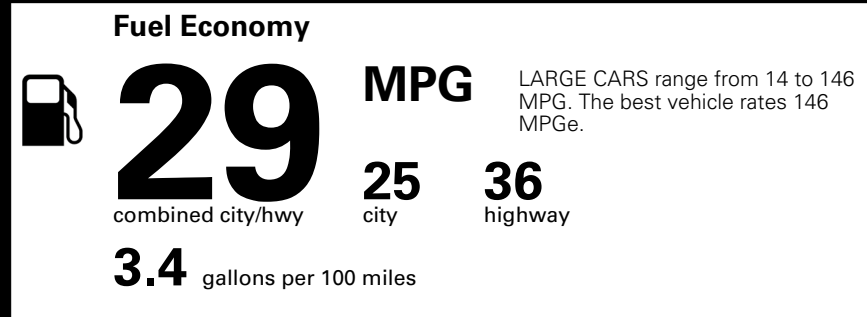

### EPA DOT Fuel Economy and Environment

Gasoline Vehicle

**You save \$0**  
 in fuel costs over 5 years compared to the average new vehicle.

**Annual fuel cost \$1,700**

Actual results will vary for many reasons, including driving conditions and how you drive and maintain your vehicle. The average new vehicle gets 29 MPG and costs \$8,500 to fuel over 5 years. Cost estimates are based on 15,000 miles per year at \$ 3.30 per gallon. MPGe is miles per gasoline gallon equivalent. Vehicle emissions are a significant cause of climate change and smog.