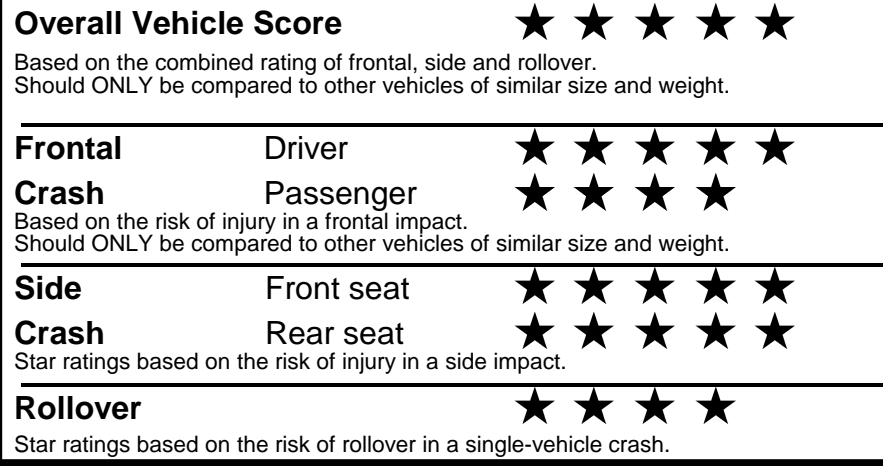

### GOVERNMENT 5-STAR SAFETY RATINGS

Star ratings range from 1 to 5 stars (★★★★★) with 5 being the highest.  
 Source: National Highway Traffic Safety Administration (NHTSA).  
[www.safercar.gov](http://www.safercar.gov) or 1-888-327-4236