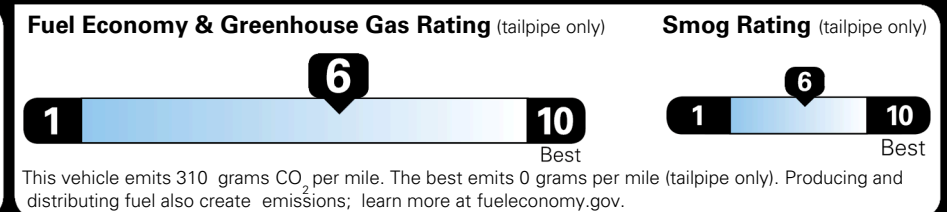

### EPA DOT Fuel Economy and Environment

Gasoline Vehicle

**You save \$0**  
 in fuel costs over 5 years compared to the average new vehicle.

**Annual fuel cost \$1,700**

Actual results will vary for many reasons, including driving conditions and how you drive and maintain your vehicle. The average new vehicle gets 29 MPG and costs \$8,500 to fuel over 5 years. Cost estimates are based on 15,000 miles per year at \$ 3.30 per gallon. MPGe is miles per gasoline gallon equivalent. Vehicle emissions are a significant cause of climate change and smog.