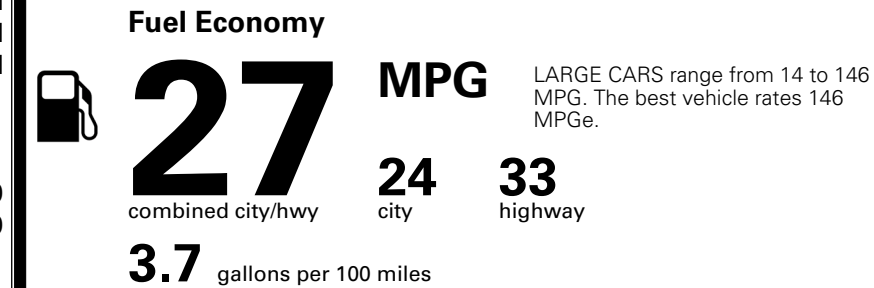

MANUFACTURER'S SUGGESTED RETAIL PRICE ▶

$ 30,090.00

COMPARE GT-LINE AWD FEATURES

Added to/in place of standard GT-Line FWD features
- All-Wheel Drive
- Heated Steering Wheel

Included
Included
Included

ADDITIONAL INSTALLED EQUIPMENT: (In addition to or in place of standard features)

Wolf Gray Paint
GT-Line Premium Package
- Panoramic Sunroof w/ Power Sunshade
- LED Interior Lighting
- Bose Premium Audio w/Active Sound Design
- 18" Black Finished Alloy Wheels, Unique Design
Carpeted Floor Mats
Cargo Net
Cargo Tray
Auto-Dimming Mirror w/ HomeLink™
Roadside Assistance Kit

$495.00
$2,200.00

$200.00
$60.00
$130.00
$350.00
$75.00

MSRP INCLUDING OPTIONS

$ 33,600.00

INLAND FREIGHT AND HANDLING

$ 1,245.00

TOTAL MANUFACTURER'S SUGGESTED RETAIL PRICE ▶

$ 34,845.00

TOTAL ADDITIONAL WEIGHT: 17.7

*Additional terms and conditions apply.

**Kia Connect may be currently unavailable for some Model Year 2022 and newer vehicles sold or purchased in Massachusetts; please see owners.kia.com for more information.

NOTE: When you purchase this vehicle, Kia America, Inc. collects personal information you provide to the dealership. For information on our collection and use of personal information and your rights, please see our Privacy Policy on www.kia.com.

EPA DOT Fuel Economy and Environment

Gasoline Vehicle

You spend
$750
more in fuel costs
over 5 years
compared to the
average new vehicle.

Annual fuel cost
$1,850