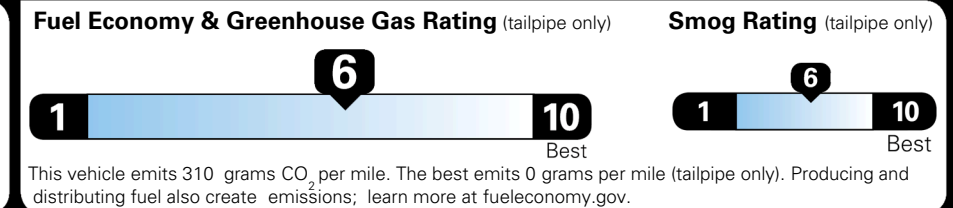

\$495.00
 \$295.00
 \$2,200.00
 \$200.00
 \$60.00
 \$350.00

EPA DOT Fuel Economy and Environment

Gasoline Vehicle

You save \$0
 in fuel costs over 5 years compared to the average new vehicle.

Annual fuel cost **\$1,700**