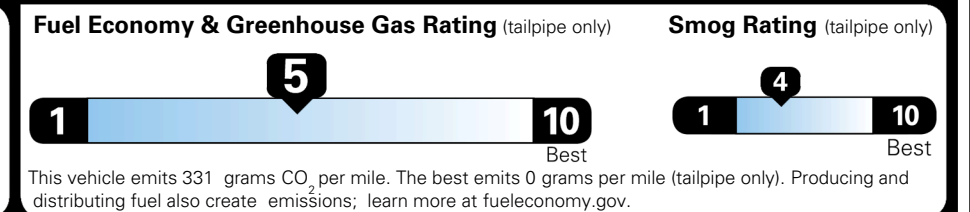

Actual results will vary for many reasons, including driving conditions and how you drive and maintain your vehicle. The average new vehicle gets 29 MPG and costs $8,500 to fuel over 5 years. Cost estimates are based on 15,000 miles per year at $ 3.30 per gallon. MPGe is miles per gasoline gallon equivalent. Vehicle emissions are a significant cause of climate change and smog.

fueleconomy.gov
Calculate personalized estimates and compare vehicles

Smartphone QR Code

GOVERNMENT 5-STAR SAFETY RATINGS

Overall Vehicle Score		★★★★★
Based on the combined rating of frontal, side and rollover. Should ONLY be compared to other vehicles of similar size and weight.		
Frontal Crash	Driver	★★★★★
	Passenger	★★★★
Based on the risk of injury in a frontal impact. Should ONLY be compared to other vehicles of similar size and weight.		
Side Crash	Front seat	★★★★★
	Rear seat	★★★★★
Star ratings based on the risk of injury in a side impact.		
Rollover		★★★★
Star ratings based on the risk of rollover in a single-vehicle crash.		

Star ratings range from 1 to 5 stars (★★★★★) with 5 being the highest.
Source: National Highway Traffic Safety Administration (NHTSA).
www.safercar.gov or 1-888-327-4236

Manufacturer's suggested retail price includes Manufacturer's recommended pre-delivery service. License and title fees, state and local taxes and other dealer installed options and accessories are not included in the manufacturer's suggested retail price.

PARTS CONTENT INFORMATION

FOR VEHICLES IN THIS CAR LINE U.S./CANADIAN PARTS CONTENT: 0 %

MAJOR SOURCES OF FOREIGN PARTS: KOREA: 90%

NOTE: PARTS CONTENT DOES NOT INCLUDE FINAL ASSEMBLY, DISTRIBUTION, OR OTHER NON-PARTS COSTS.

FOR THIS VEHICLE FINAL ASSEMBLY POINT: HWASUNG, KOREA

COUNTRY OF ORIGIN
ENGINE (MOTOR): KOREA
TRANSMISSION: KOREA

*Additional terms and conditions apply.
**Kia Connect may be currently unavailable for some Model Year 2022 and newer vehicles sold or purchased in Massachusetts; please see owners.kia.com for more information.
NOTE: When you purchase this vehicle, Kia America, Inc. collects personal information you provide to the dealership. For information on our collection and use of personal information and your rights, please see our Privacy Policy on www.kia.com.