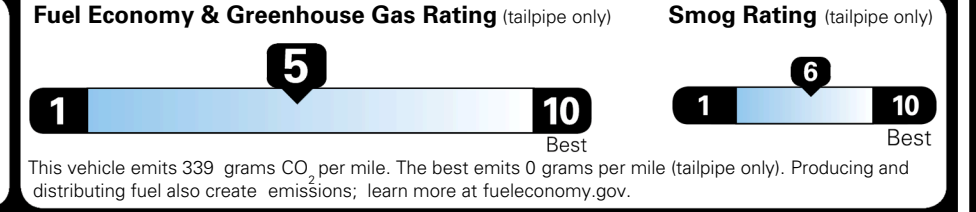

Actual results will vary for many reasons, including driving conditions and how you drive and maintain your vehicle. The average new vehicle gets 29 MPG and costs $8,500 to fuel over 5 years. Cost estimates are based on 15,000 miles per year at $ 3.30 per gallon. MPGe is miles per gasoline gallon equivalent. Vehicle emissions are a significant cause of climate change and smog.

fueleconomy.gov

Calculate personalized estimates and compare vehicles

GOVERNMENT 5-STAR SAFETY RATINGS

Overall Vehicle Score ★ ★ ★ ★ ★

Based on the combined rating of frontal, side and rollover. Should ONLY be compared to other vehicles of similar size and weight.

Frontal	Driver	★ ★ ★ ★ ★
Crash	Passenger	★ ★ ★ ★ ★
Side	Front seat	★ ★ ★ ★ ★
Crash	Rear seat	★ ★ ★ ★ ★
Rollover		★ ★ ★ ★ ★

Star ratings based on the risk of injury in a frontal impact. Should ONLY be compared to other vehicles of similar size and weight.

Star ratings based on the risk of injury in a side impact.

Star ratings based on the risk of rollover in a single-vehicle crash.

Star ratings range from 1 to 5 stars (★★★★★) with 5 being the highest.
Source: National Highway Traffic Safety Administration (NHTSA).
www.safercar.gov or 1-888-327-4236

Manufacturer's suggested retail price includes Manufacturer's recommended pre-delivery service. License and title fees, state and local taxes and other dealer installed options and accessories are not included in the manufacturer's suggested retail price.

PARTS CONTENT INFORMATION

FOR VEHICLES IN THIS CAR LINE U.S./CANADIAN PARTS CONTENT: 55 %

MAJOR SOURCES OF FOREIGN PARTS: KOREA: 30%

NOTE: PARTS CONTENT DOES NOT INCLUDE FINAL ASSEMBLY, DISTRIBUTION, OR OTHER NON-PARTS COSTS.

FOR THIS VEHICLE FINAL ASSEMBLY POINT: WEST POINT, GA, USA

COUNTRY OF ORIGIN
ENGINE (MOTOR): USA
TRANSMISSION: USA

*Additional terms and conditions apply.
**Kia Connect may be currently unavailable for some Model Year 2022 and newer vehicles sold or purchased in Massachusetts; please see owners.kia.com for more information.
NOTE: When you purchase this vehicle, Kia America, Inc. collects personal information you provide to the dealership. For information on our collection and use of personal information and your rights, please see our Privacy Policy on www.kia.com.