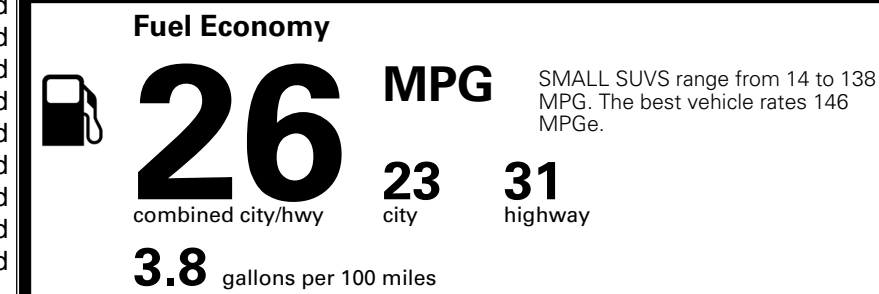

EXTERIOR

17" Alloy Wheels
LED Projector Headlights w/ Auto-On/Off
LED Positioning Lights
Power Adj. Heated Outside Mirrors w/LED Turn Signals
Compact Spare Tire

WARRANTY

10 Year/100,000 Mile Limited Powertrain Warranty
5 Year/60,000 Mile Limited Basic Warranty
5 Year/60,000 Mile Roadside Assistance

MANUFACTURER'S SUGGESTED RETAIL PRICE ▶

$ 35,290.00

COMPARE S FWD FEATURES

Added to/in place of standard LX FWD features

- 18" Alloy Wheels
- Roof Rails
- Parking Distance Warning-Forward/Reverse
- SynTex Seating Material
- Power Adj. Driver's Seat w/ Power Lumbar
- Wireless Phone Charger
- Heated Front Seats
- Dual-Zone Automatic Climate Control

ADDITIONAL INSTALLED EQUIPMENT:
(In addition to or in place of standard features)
All Weather Floor Mats
Cargo Net

Included
Included
Included
Included
Included
Included
Included
Included

$265.00
$65.00

MSRP INCLUDING OPTIONS

$ 35,620.00

INLAND FREIGHT AND HANDLING

$ 1,495.00

TOTAL MANUFACTURER'S SUGGESTED RETAIL PRICE ▶

$ 37,115.00

TOTAL ADDITIONAL WEIGHT: 10.6

EPA DOT Fuel Economy and Environment

Gasoline Vehicle

You spend
$1,000
more in fuel costs
over 5 years
compared to the
average new vehicle.

Annual fuel cost
$1,900