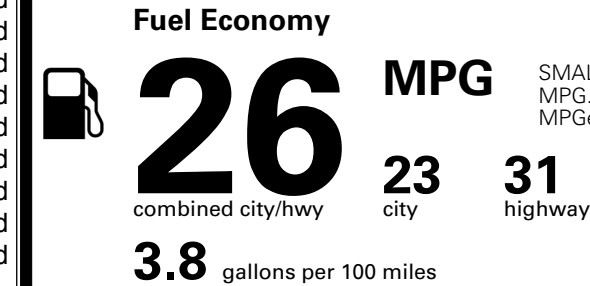

EPA DOT Fuel Economy and Environment

Gasoline Vehicle

SMALL SUVs range from 14 to 125 MPG. The best vehicle rates 146 MPGe.

You spend
$1,000
more in fuel costs
over 5 years
compared to the
average new vehicle.

Annual fuel cost
$1,900