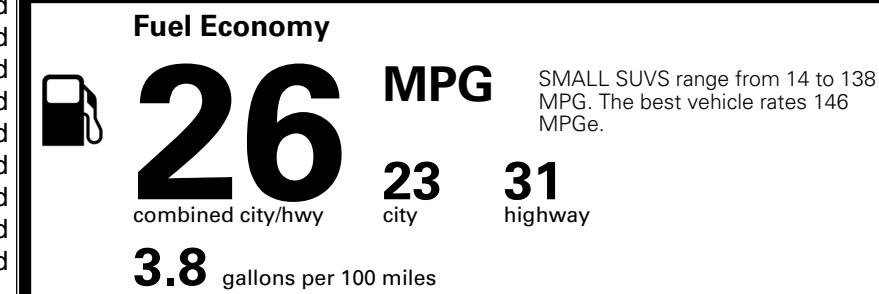

MANUFACTURER'S SUGGESTED RETAIL PRICE ►

$ 35,290.00

COMPARE S FWD FEATURES

Added to/in place of standard LX FWD features

- 18" Alloy Wheels
- Roof Rails
- Parking Distance Warning-Forward/Reverse
- SynTex Seating Material
- Power Adj. Driver's Seat w/ Power Lumbar
- Wireless Phone Charger
- Heated Front Seats
- Dual-Zone Automatic Climate Control

Included
Included
Included
Included
Included
Included
Included
Included

ADDITIONAL INSTALLED EQUIPMENT: (In addition to or in place of standard features)

Panoramic Sunroof Package
- Panoramic Sunroof w/ Power Sunshade
- LED Interior Lighting
All Weather Floor Mats
Cargo Net
Auto-Dimming Mirror w/ HomeLink™

$1,300.00
$265.00
$65.00
$375.00

MSRP INCLUDING OPTIONS

$ 37,295.00

INLAND FREIGHT AND HANDLING

$ 1,495.00

TOTAL MANUFACTURER'S SUGGESTED RETAIL PRICE ►

$ 38,790.00

TOTAL ADDITIONAL WEIGHT: 12.0

*Additional terms and conditions apply.

**Kia Connect may be currently unavailable for some Model Year 2022 and newer vehicles sold or purchased in Massachusetts; please see owners.kia.com for more information.

NOTE: When you purchase this vehicle, Kia America, Inc. collects personal information you provide to the dealership. For information on our collection and use of personal information and your rights, please see our Privacy Policy on www.kia.com.

EPA DOT Fuel Economy and Environment

Gasoline Vehicle

You spend $1,000 more in fuel costs over 5 years
compared to the average new vehicle.

Annual fuel cost $1,900