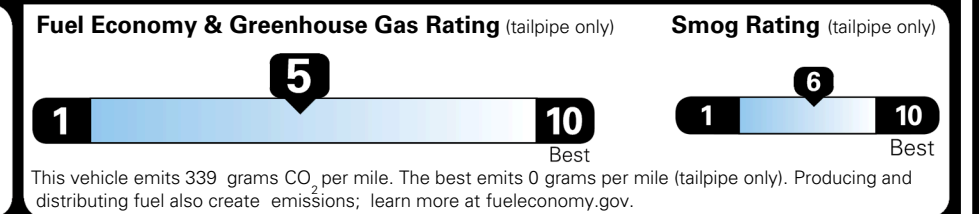

EPA DOT Fuel Economy and Environment

Gasoline Vehicle

You spend \$1,000 more in fuel costs over 5 years
 compared to the average new vehicle.

Annual fuel cost \$1,900

Actual results will vary for many reasons, including driving conditions and how you drive and maintain your vehicle. The average new vehicle gets 29 MPG and costs \$8,500 to fuel over 5 years. Cost estimates are based on 15,000 miles per year at \$ 3.30 per gallon. MPGe is miles per gasoline gallon equivalent. Vehicle emissions are a significant cause of climate change and smog.