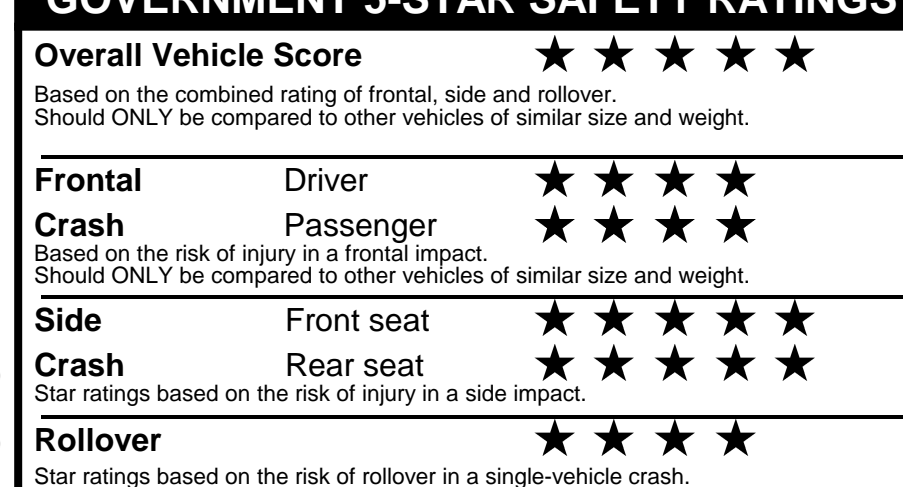

fueleconomy.gov

Calculate personalized estimates and compare vehicles

GOVERNMENT 5-STAR SAFETY RATINGS

Star ratings range from 1 to 5 stars (★★★★★) with 5 being the highest.
 Source: National Highway Traffic Safety Administration (NHTSA).
www.safercar.gov or 1-888-327-4236