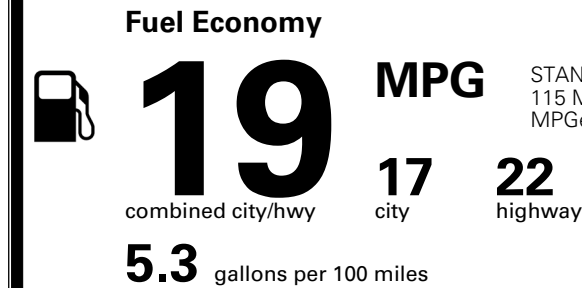

MSRP INCLUDING OPTIONS

\$ 58,085.00

INLAND FREIGHT AND HANDLING

\$ 1,545.00

TOTAL MANUFACTURER'S SUGGESTED RETAIL PRICE ▶

\$ 59,630.00

TOTAL ADDITIONAL WEIGHT: 14.4

EPA DOT Fuel Economy and Environment

Gasoline Vehicle

STANDARD SUVs range from 12 to 115 MPG. The best vehicle rates 146 MPGe.

You spend
\$4,500
 more in fuel costs
 over 5 years
 compared to the
 average new vehicle.

Annual fuel cost
\$2,600