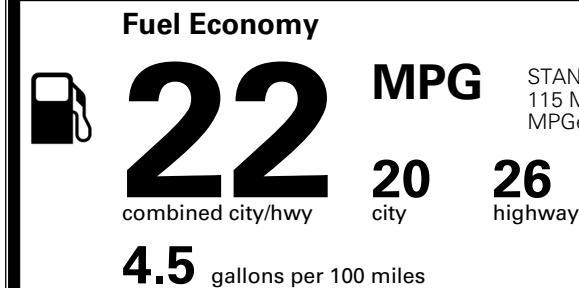

\$495.00
 \$255.00
 \$65.00
 \$390.00
 \$75.00

MSRP INCLUDING OPTIONS

\$ 43,370.00

INLAND FREIGHT AND HANDLING

\$ 1,545.00

TOTAL MANUFACTURER'S SUGGESTED RETAIL PRICE ▶

\$ 44,915.00

TOTAL ADDITIONAL WEIGHT: 14.2

EPA DOT Fuel Economy and Environment

Gasoline Vehicle

You spend
\$2,750
 more in fuel costs
 over 5 years
 compared to the
 average new vehicle.

Annual fuel cost
\$2,250

Actual results will vary for many reasons, including driving conditions and how you drive and maintain your vehicle. The average new vehicle gets 29 MPG and costs \$8,500 to fuel over 5 years. Cost estimates are based on 15,000 miles per year at \$ 3.30 per gallon. MPGe is miles per gasoline gallon equivalent. Vehicle emissions are a significant cause of climate change and smog.