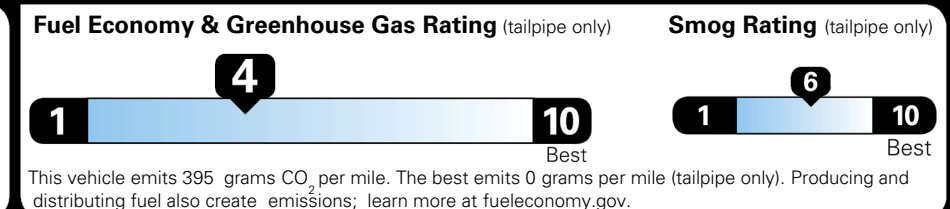

You spend
$2,750
more in fuel costs
over 5 years
compared to the
average new vehicle.

Annual fuel cost
$2,250