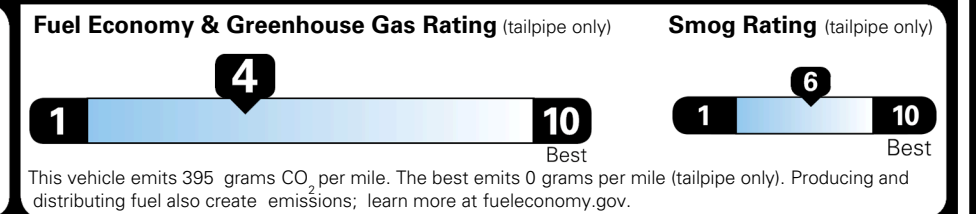

Actual results will vary for many reasons, including driving conditions and how you drive and maintain your vehicle. The average new vehicle gets 29 MPG and costs $8,500 to fuel over 5 years. Cost estimates are based on 15,000 miles per year at $ 3.30 per gallon. MPGe is miles per gasoline gallon equivalent. Vehicle emissions are a significant cause of climate change and smog.

fueleconomy.gov

Calculate personalized estimates and compare vehicles

GOVERNMENT 5-STAR SAFETY RATINGS

Overall Vehicle Score	Not Rated	
Based on the combined rating of frontal, side and rollover. Should ONLY be compared to other vehicles of similar size and weight.		
Frontal	Driver	Not Rated
Crash	Passenger	Not Rated
Based on the risk of injury in a frontal impact. Should ONLY be compared to other vehicles of similar size and weight.		
Side	Front seat	Not Rated
Crash	Rear seat	Not Rated
Star ratings based on the risk of injury in a side impact.		
Rollover	Not Rated	
Star ratings based on the risk of rollover in a single-vehicle crash.		

Star ratings range from 1 to 5 stars (★★★★★) with 5 being the highest.
Source: National Highway Traffic Safety Administration (NHTSA).
www.safercar.gov or 1-888-327-4236

Manufacturer's suggested retail price includes Manufacturer's recommended pre-delivery service. License and title fees, state and local taxes and other dealer installed options and accessories are not included in the manufacturer's suggested retail price.

PARTS CONTENT INFORMATION

FOR VEHICLES IN THIS CAR LINE U.S./CANADIAN PARTS CONTENT: 50 %

MAJOR SOURCES OF FOREIGN PARTS: KOREA: 35%

NOTE: PARTS CONTENT DOES NOT INCLUDE FINAL ASSEMBLY, DISTRIBUTION, OR OTHER NON-PARTS COSTS.

FOR THIS VEHICLE FINAL ASSEMBLY POINT: WEST POINT, GA, USA

COUNTRY OF ORIGIN ENGINE (MOTOR): KOREA
TRANSMISSION: USA