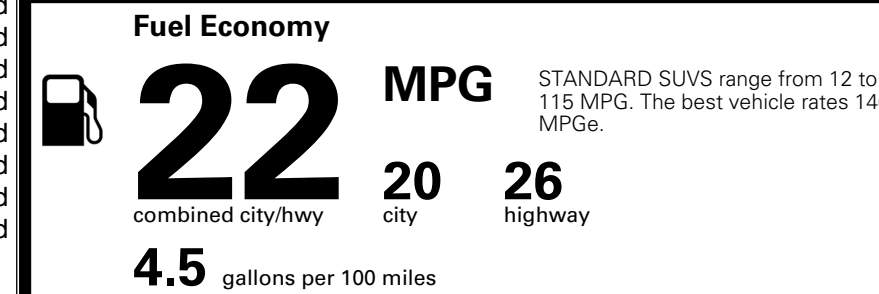

\$495.00
 \$625.00
 \$255.00
 \$65.00
 \$390.00
 \$75.00

MSRP INCLUDING OPTIONS

\$ 43,995.00

INLAND FREIGHT AND HANDLING

\$ 1,545.00

TOTAL MANUFACTURER'S SUGGESTED RETAIL PRICE ▶

\$ 45,540.00

TOTAL ADDITIONAL WEIGHT: 1.5

EPA DOT Fuel Economy and Environment

Gasoline Vehicle

You spend
\$2,750
 more in fuel costs
 over 5 years
 compared to the
 average new vehicle.

Annual fuel cost
\$2,250

Actual results will vary for many reasons, including driving conditions and how you drive and maintain your vehicle. The average new vehicle gets 29 MPG and costs \$8,500 to fuel over 5 years. Cost estimates are based on 15,000 miles per year at \$ 3.30 per gallon. MPGe is miles per gasoline gallon equivalent. Vehicle emissions are a significant cause of climate change and smog.