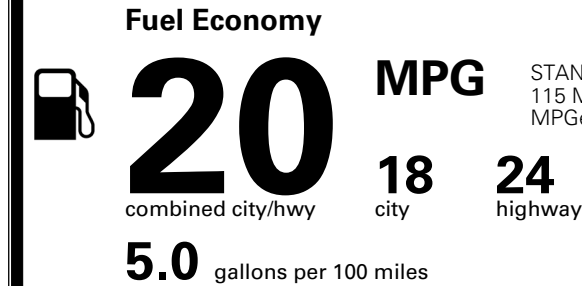

MSRP INCLUDING OPTIONS

\$ 48,065.00

INLAND FREIGHT AND HANDLING

\$ 1,545.00

TOTAL MANUFACTURER'S SUGGESTED RETAIL PRICE ▶

\$ 49,610.00

TOTAL ADDITIONAL WEIGHT: 16.2

EPA DOT Fuel Economy and Environment

Gasoline Vehicle

You spend
\$3,500
 more in fuel costs
 over 5 years
 compared to the
 average new vehicle.

Annual fuel cost
\$2,300

Actual results will vary for many reasons, including driving conditions and how you drive and maintain your vehicle. The average new vehicle gets 29 MPG and costs \$8,000 to fuel over 5 years. Cost estimates are based on 15,000 miles per year at \$ 3.10 per gallon. MPGe is miles per gasoline gallon equivalent. Vehicle emissions are a significant cause of climate change and smog.