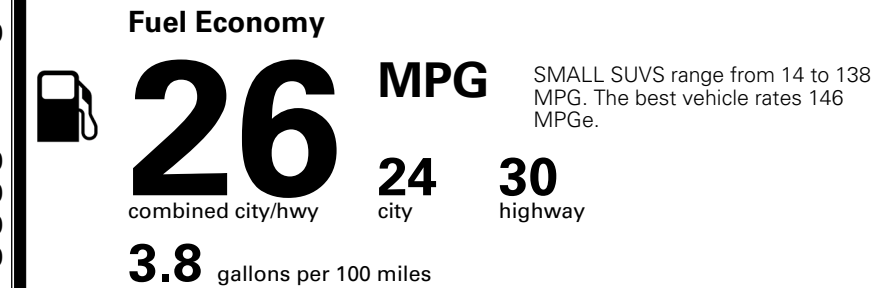

MSRP INCLUDING OPTIONS \$ 35,305.00

INLAND FREIGHT AND HANDLING \$ 1,495.00

TOTAL MANUFACTURER'S SUGGESTED RETAIL PRICE ▶ \$ 36,800.00

EPA DOT Fuel Economy and Environment

Gasoline Vehicle

You spend \$1,000 more in fuel costs over 5 years compared to the average new vehicle.