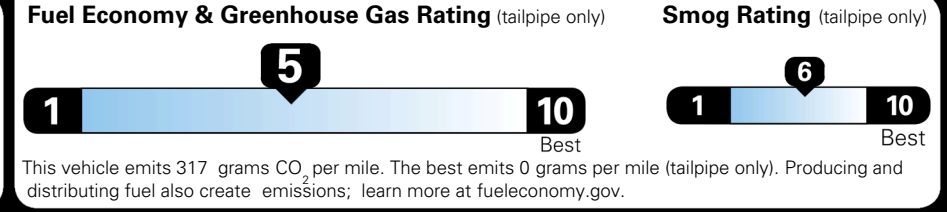

EPA DOT Fuel Economy and Environment

Gasoline Vehicle

You spend \$250 more in fuel costs over 5 years compared to the average new vehicle.

Annual fuel cost \$1,750

Actual results will vary for many reasons, including driving conditions and how you drive and maintain your vehicle. The average new vehicle gets 29 MPG and costs \$8,500 to fuel over 5 years. Cost estimates are based on 15,000 miles per year at \$ 3.30 per gallon. MPGe is miles per gasoline gallon equivalent. Vehicle emissions are a significant cause of climate change and smog.