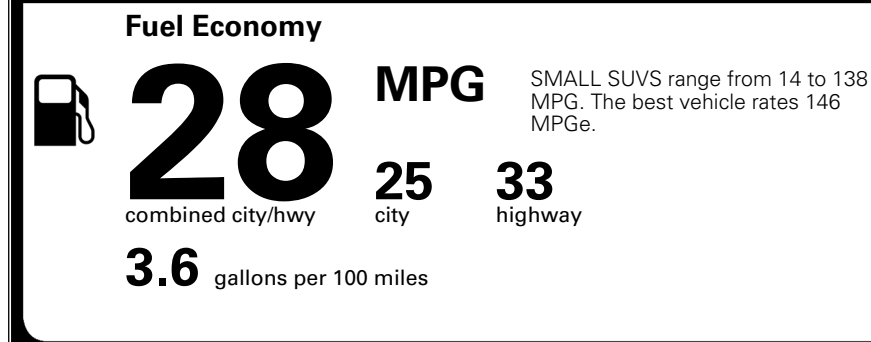

EPA DOT Fuel Economy and Environment

Gasoline Vehicle

You spend $250 more in fuel costs over 5 years compared to the average new vehicle.

Annual fuel cost $1,750