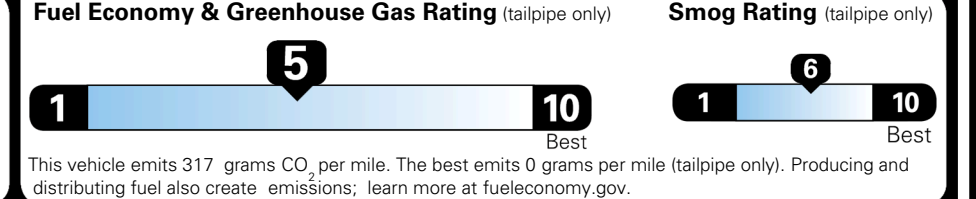

TOTAL ADDITIONAL WEIGHT: 5.0

EPA DOT Fuel Economy and Environment

Gasoline Vehicle

You spend \$250 more in fuel costs over 5 years compared to the average new vehicle.

Annual fuel cost \$1,750

Actual results will vary for many reasons, including driving conditions and how you drive and maintain your vehicle. The average new vehicle gets 29 MPG and costs \$8,500 to fuel over 5 years. Cost estimates are based on 15,000 miles per year at \$ 3.30 per gallon. MPGe is miles per gasoline gallon equivalent. Vehicle emissions are a significant cause of climate change and smog.