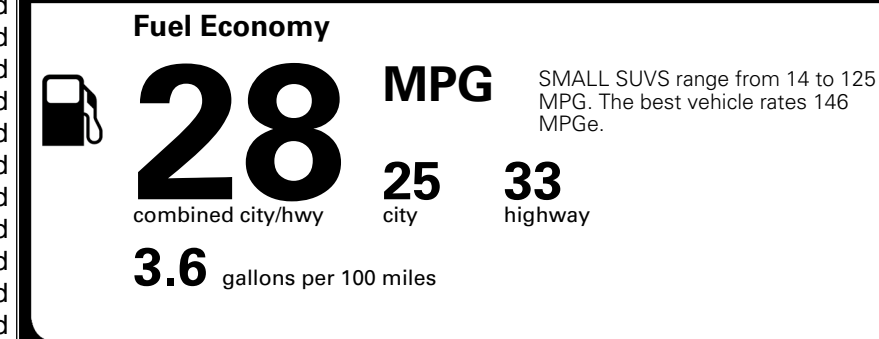

TOTAL ADDITIONAL WEIGHT: 5.0

EPA DOT Fuel Economy and Environment

Gasoline Vehicle

You spend \$250 more in fuel costs over 5 years compared to the average new vehicle.

Annual fuel cost \$1,750

Actual results will vary for many reasons, including driving conditions and how you drive and maintain your vehicle. The average new vehicle gets 29 MPG and costs \$8,500 to fuel over 5 years. Cost estimates are based on 15,000 miles per year at \$ 3.30 per gallon. MPGe is miles per gasoline gallon equivalent. Vehicle emissions are a significant cause of climate change and smog.