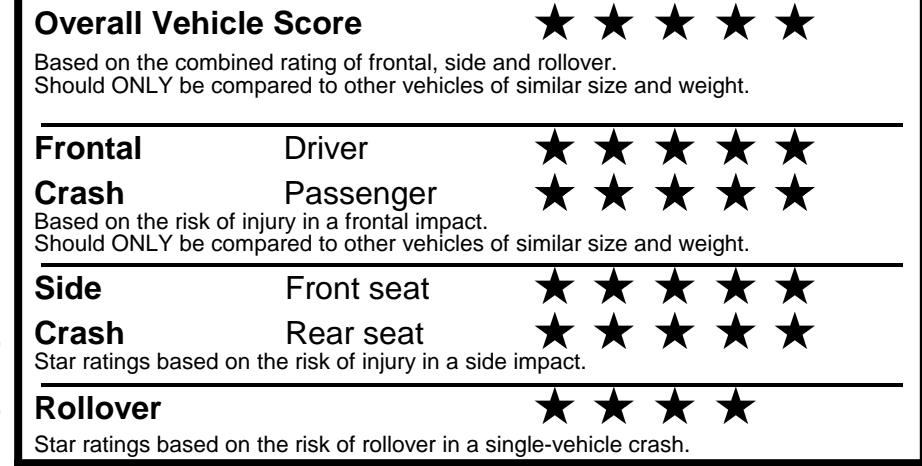

fueleconomy.gov
 Calculate personalized estimates and compare vehicles

Smartphone QR Code

GOVERNMENT 5-STAR SAFETY RATINGS

PARTS CONTENT INFORMATION

FOR VEHICLES IN THIS CAR LINE U.S./CANADIAN PARTS CONTENT: 55 %