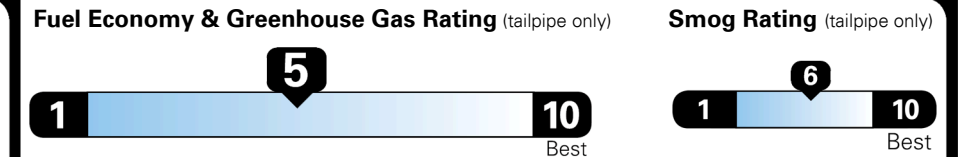

This vehicle emits 317 grams CO₂ per mile. The best emits 0 grams per mile (tailpipe only). Producing and distributing fuel also create emissions; learn more at fueleconomy.gov.

Actual results will vary for many reasons, including driving conditions and how you drive and maintain your vehicle. The average new vehicle gets 29 MPG and costs $8,500 to fuel over 5 years. Cost estimates are based on 15,000 miles per year at $ 3.30 per gallon. MPGe is miles per gasoline gallon equivalent. Vehicle emissions are a significant cause of climate change and smog.

fueleconomy.gov

Calculate personalized estimates and compare vehicles

GOVERNMENT 5-STAR SAFETY RATINGS

Overall Vehicle Score	Not Rated	
Based on the combined rating of frontal, side and rollover. Should ONLY be compared to other vehicles of similar size and weight.		
Frontal Crash	Driver	Not Rated
	Passenger	Not Rated
Based on the risk of injury in a frontal impact. Should ONLY be compared to other vehicles of similar size and weight.		
Side Crash	Front seat	Not Rated
	Rear seat	Not Rated
Star ratings based on the risk of injury in a side impact.		
Rollover	Not Rated	
Star ratings based on the risk of rollover in a single-vehicle crash.		

Star ratings range from 1 to 5 stars (★★★★★) with 5 being the highest.
Source: National Highway Traffic Safety Administration (NHTSA).
www.safercar.gov or 1-888-327-4236

Manufacturer's suggested retail price includes Manufacturer's recommended pre-delivery service. License and title fees, state and local taxes and other dealer installed options and accessories are not included in the manufacturer's suggested retail price.

PARTS CONTENT INFORMATION

FOR VEHICLES IN THIS CAR LINE U.S./CANADIAN PARTS CONTENT: 55 %

MAJOR SOURCES OF FOREIGN PARTS: KOREA: 30%

NOTE: PARTS CONTENT DOES NOT INCLUDE FINAL ASSEMBLY, DISTRIBUTION, OR OTHER NON-PARTS COSTS.

FOR THIS VEHICLE FINAL ASSEMBLY POINT: WEST POINT, GA, USA

COUNTRY OF ORIGIN ENGINE (MOTOR): USA
TRANSMISSION: USA