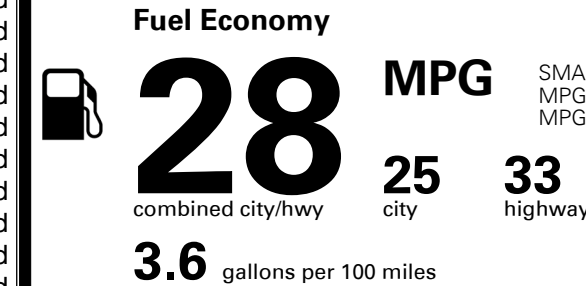

TOTAL ADDITIONAL WEIGHT: 5.0

*Additional terms and conditions apply.

**Kia Connect may be currently unavailable for some Model Year 2022 and newer vehicles sold or purchased in Massachusetts; please see owners.kia.com for more information.

EPA DOT Fuel Economy and Environment

Gasoline Vehicle

SMALL SUVs range from 14 to 125 MPG. The best vehicle rates 146 MPGe.

You spend \$250 more in fuel costs over 5 years compared to the average new vehicle.