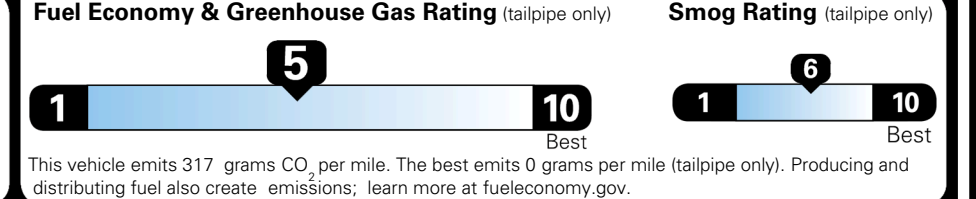

TOTAL ADDITIONAL WEIGHT: 8.4

EPA DOT Fuel Economy and Environment

Gasoline Vehicle

You spend \$250 more in fuel costs over 5 years compared to the average new vehicle.

Annual fuel cost \$1,750

Actual results will vary for many reasons, including driving conditions and how you drive and maintain your vehicle. The average new vehicle gets 29 MPG and costs \$8,500 to fuel over 5 years. Cost estimates are based on 15,000 miles per year at \$ 3.30 per gallon. MPGe is miles per gasoline gallon equivalent. Vehicle emissions are a significant cause of climate change and smog.