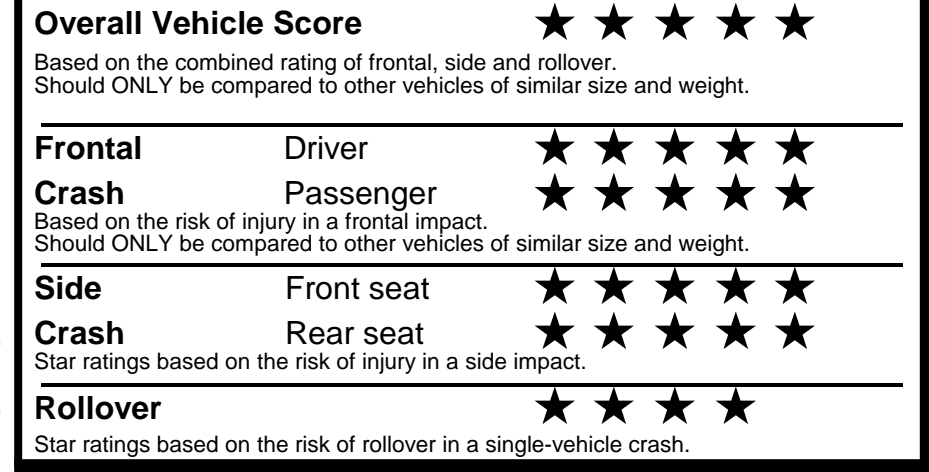

fueleconomy.gov
 Calculate personalized estimates and compare vehicles

Smartphone QR Code

GOVERNMENT 5-STAR SAFETY RATINGS

PARTS CONTENT INFORMATION

FOR VEHICLES IN THIS CAR LINE U.S./CANADIAN PARTS CONTENT: 55 %