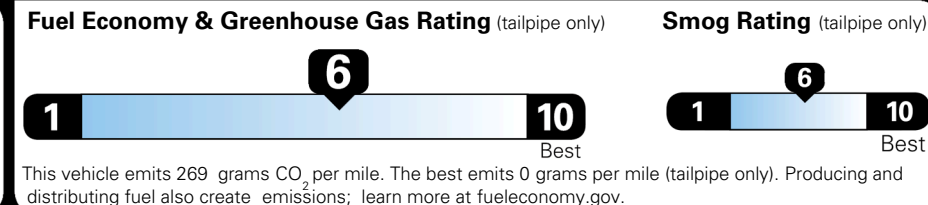

EPA DOT Fuel Economy and Environment

Gasoline Vehicle

You save \$1,000
 in fuel costs over 5 years compared to the average new vehicle.

Annual fuel cost \$1,500

Actual results will vary for many reasons, including driving conditions and how you drive and maintain your vehicle. The average new vehicle gets 29 MPG and costs \$8,500 to fuel over 5 years. Cost estimates are based on 15,000 miles per year at \$ 3.30 per gallon. MPGe is miles per gasoline gallon equivalent. Vehicle emissions are a significant cause of climate change and smog.